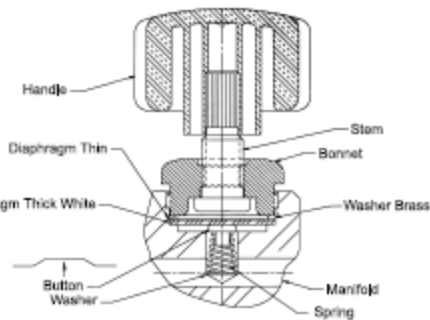

800-R Diaphragm Valve Manifold

Replacement Parts Installation Instructions

Warning! Always wear approved eye protection.
Only for use on Imperial 800 Series Manifolds.

PROP 65 WARNING: This product contains chemicals, including lead, known to the State of California to cause cancer, and birth defects or other reproductive harm. *Wash hands after use.*