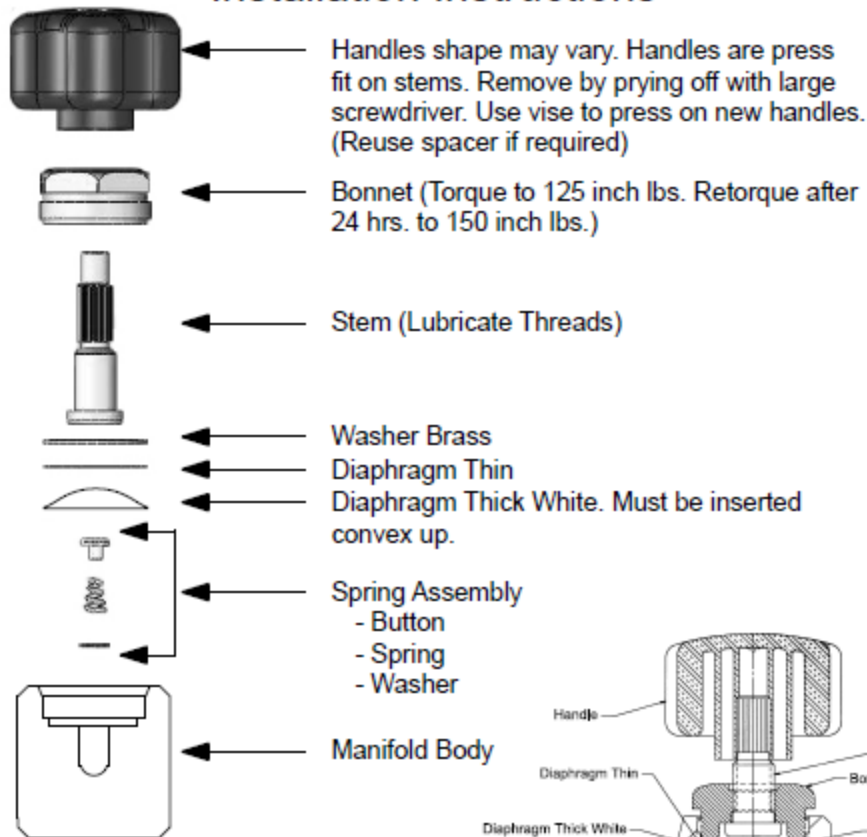

800-R Diaphragm Valve Manifold

Replacement Parts Installation Instructions

Warning! Always wear approved eye protection.
Only for use on Imperial 800 Series Manifolds.

PROP 65 WARNING: This product contains chemicals, including lead, known to the State of California to cause cancer, and birth defects or other reproductive harm. *Wash hands after use.*